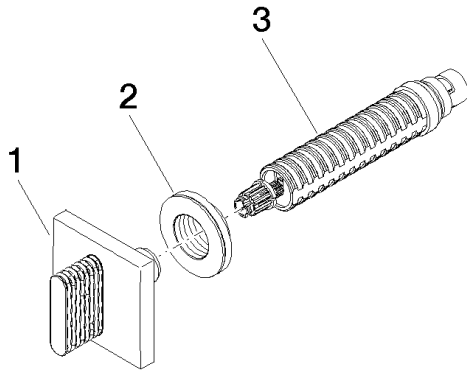

Bathtub - CL.1

Volume Control clockwise-closing 1/2" - polished chrome

Article number: 36 627 705-00

- CASCADE structure
- Flange 2-3/8" x 2-3/8"
- Ceramic disc cartridge
- (ADA)

polished chrome

Accessory is required for this item.

Required article

NO IMAGE

AVAILABLE

35 607 970-90 0010

Rough for volume control 1/2"

Bathtub - CL.1

Volume Control clockwise-closing 1/2" - polished chrome

Article number: 36 627 705-00

Spare parts list

Number	Item Number	Designation	Number of units
1	90 20 70 053 01-00	handle	1
2	09 21 02 108 90	disc	1
3	90 90 03 143 00 90	top	1